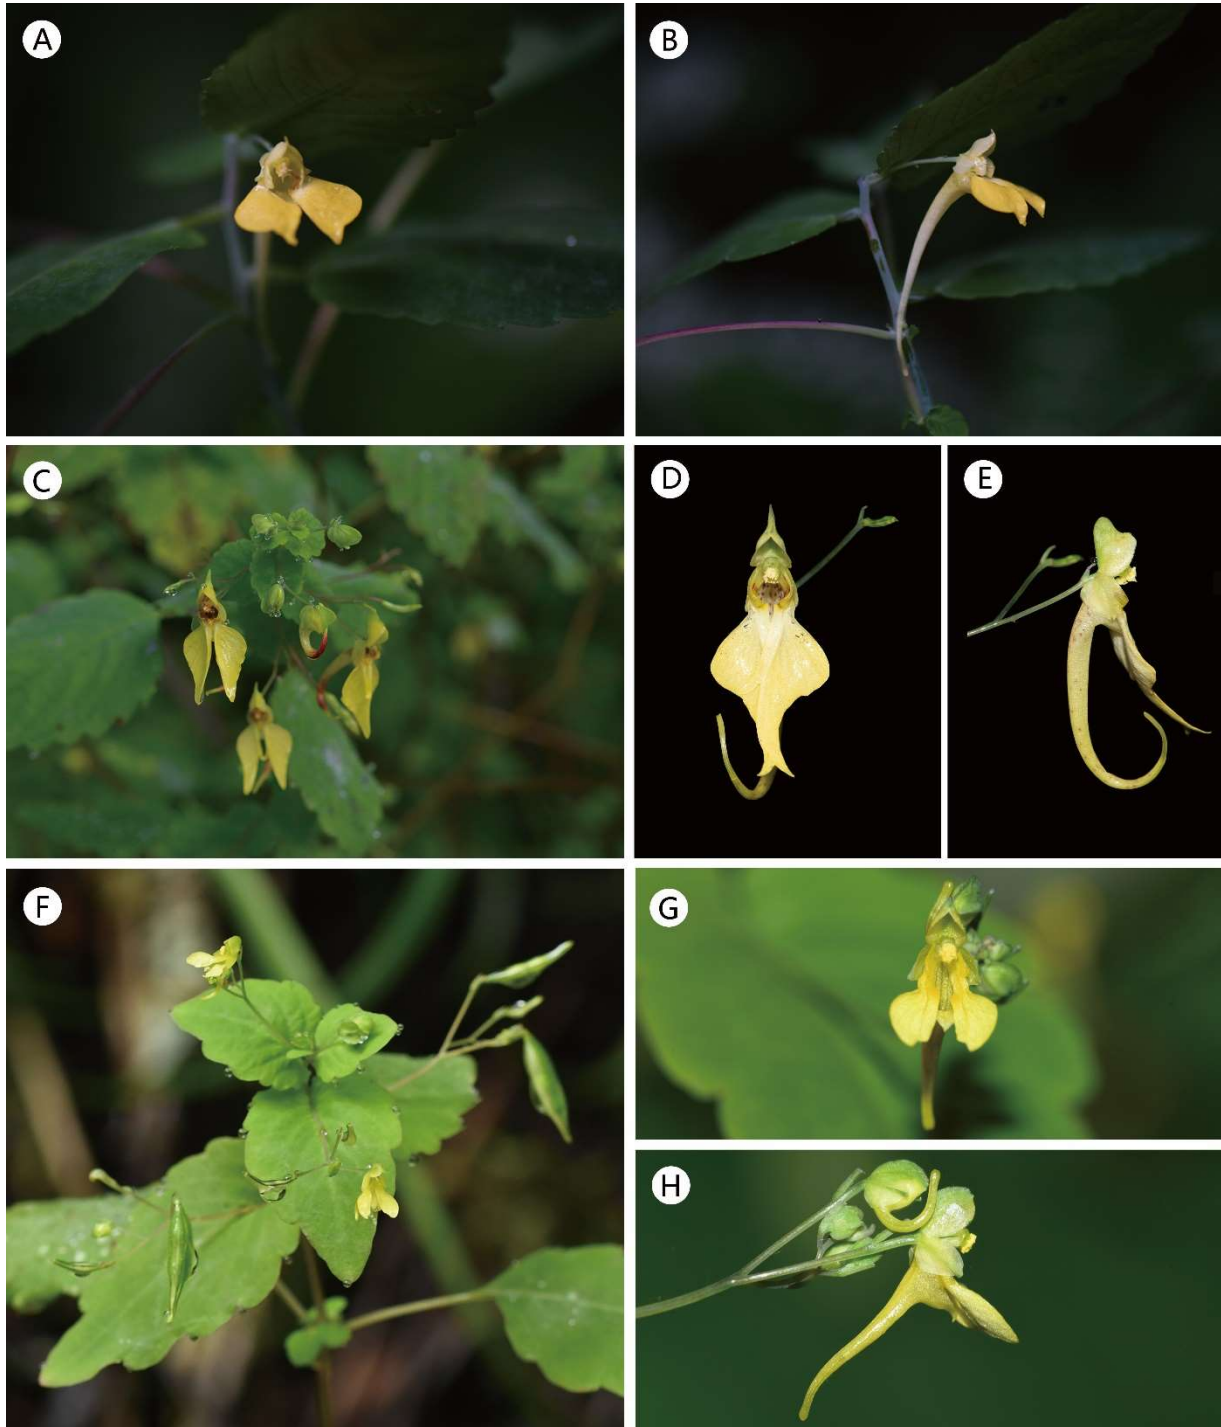

## Supplement

The following supplementary materials are available for this article: Huang, R.-X., He, B.-Q., Chen, Y., Li, M.-J., Bai, X.-X. 2023. *Impatiens cavaleriei* (Balsaminaceae), a new species from the Miaoling Mountains in Guizhou Province, China. *Taiwania* 68(1): 85-89. doi: [10.6165/tai.2023.68.85](https://doi.org/10.6165/tai.2023.68.85)

**Fig. S1.** Comparison of **A:** *Impatiens cavaleriei* (**A-B**), *I. undulata* (**C-E**) and its congener **B:** *I. notolopha* (**F-H**). **A.** flower in face view, **B.** flower in lateral view, **C.** plant, **D.** flower in face view, **E.** flower in lateral view, **F.** plant, **G.** flower in face view, **H.** flower in lateral view. Photographs by Xin-xiang Bai (**A-B**), Guo-jun Hua (**C**) and De-chang Meng (**D-H**).