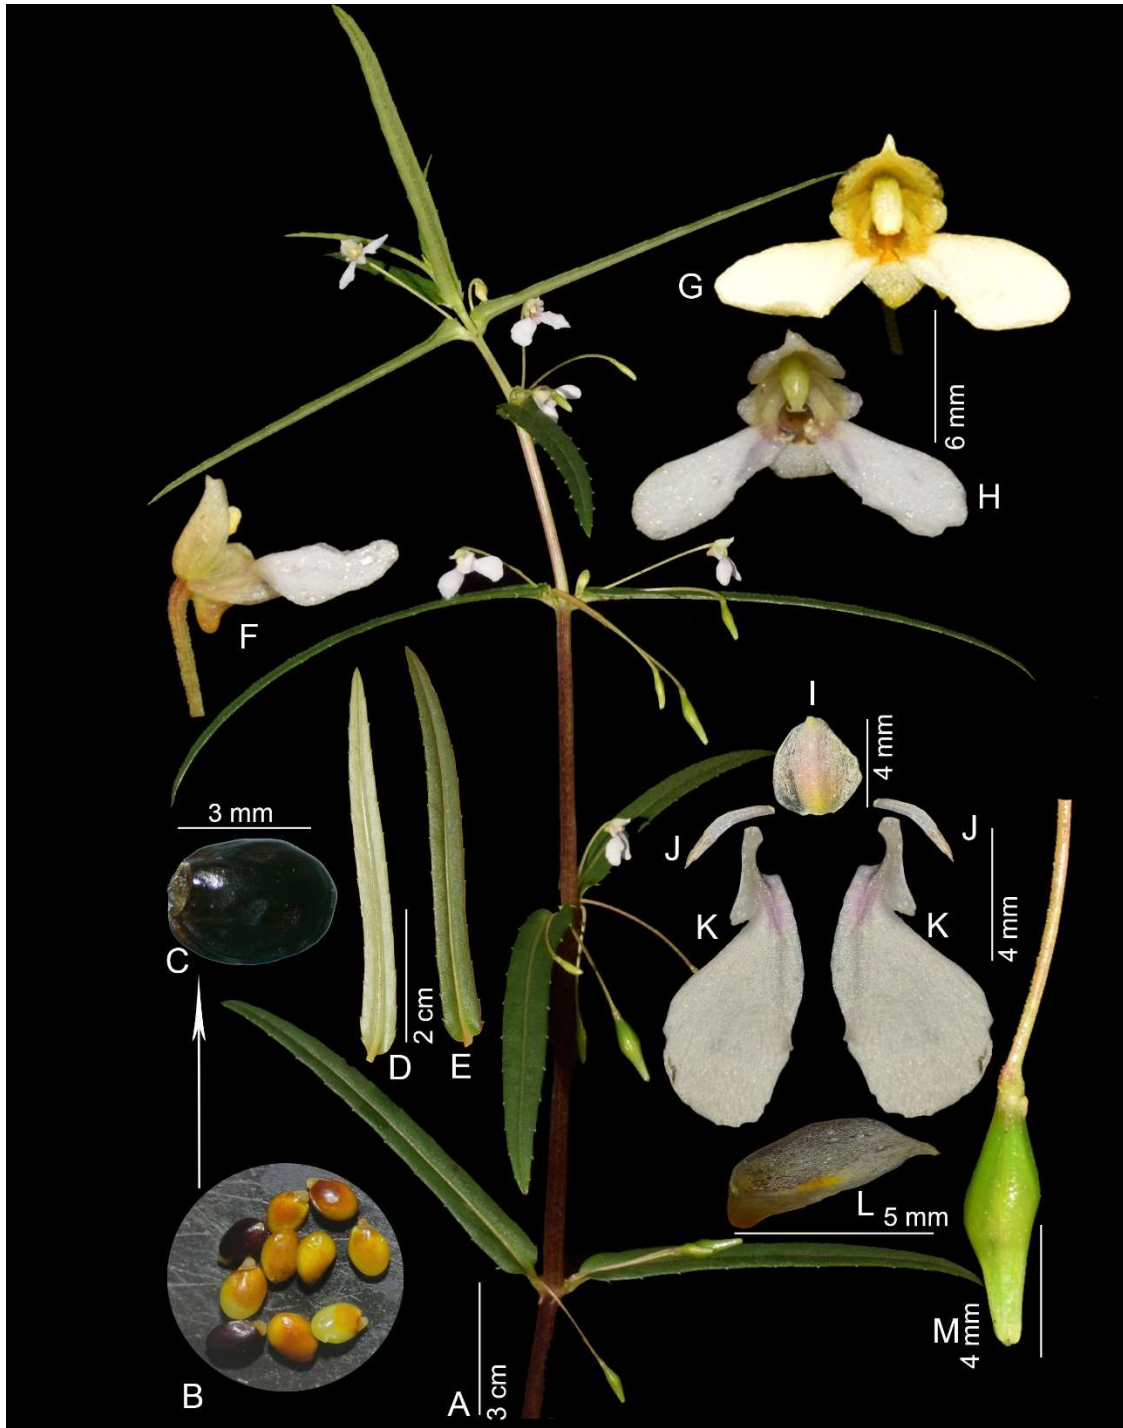

Supplement

The following supplementary materials are available for this article: Yadav, P.B.S., Karuppusamy, S., Kumbhar, S.M. 2025 *Impatiens selvasinghii* (Balsaminaceae), a smallest flowered new balsam from Western Ghats, India. *Taiwania* 70(2): 335-338. doi: 10.6165/tai.2024.70.335

Fig. S1. *Impatiens herbicola*. **A.** Flowering twig. **B.** Seeds. **C.** Leaf abaxial view. **D.** Leaf adaxial view. **E.** Flower side view. **F & G.** Flower front view (F- Yellow coloured flower and G- White coloured flower). **H.** Standard petal. **I.** Lateral sepals. **J.** Lateral united petals. **K.** Lip with gibbous spur. **L.** Capsule.