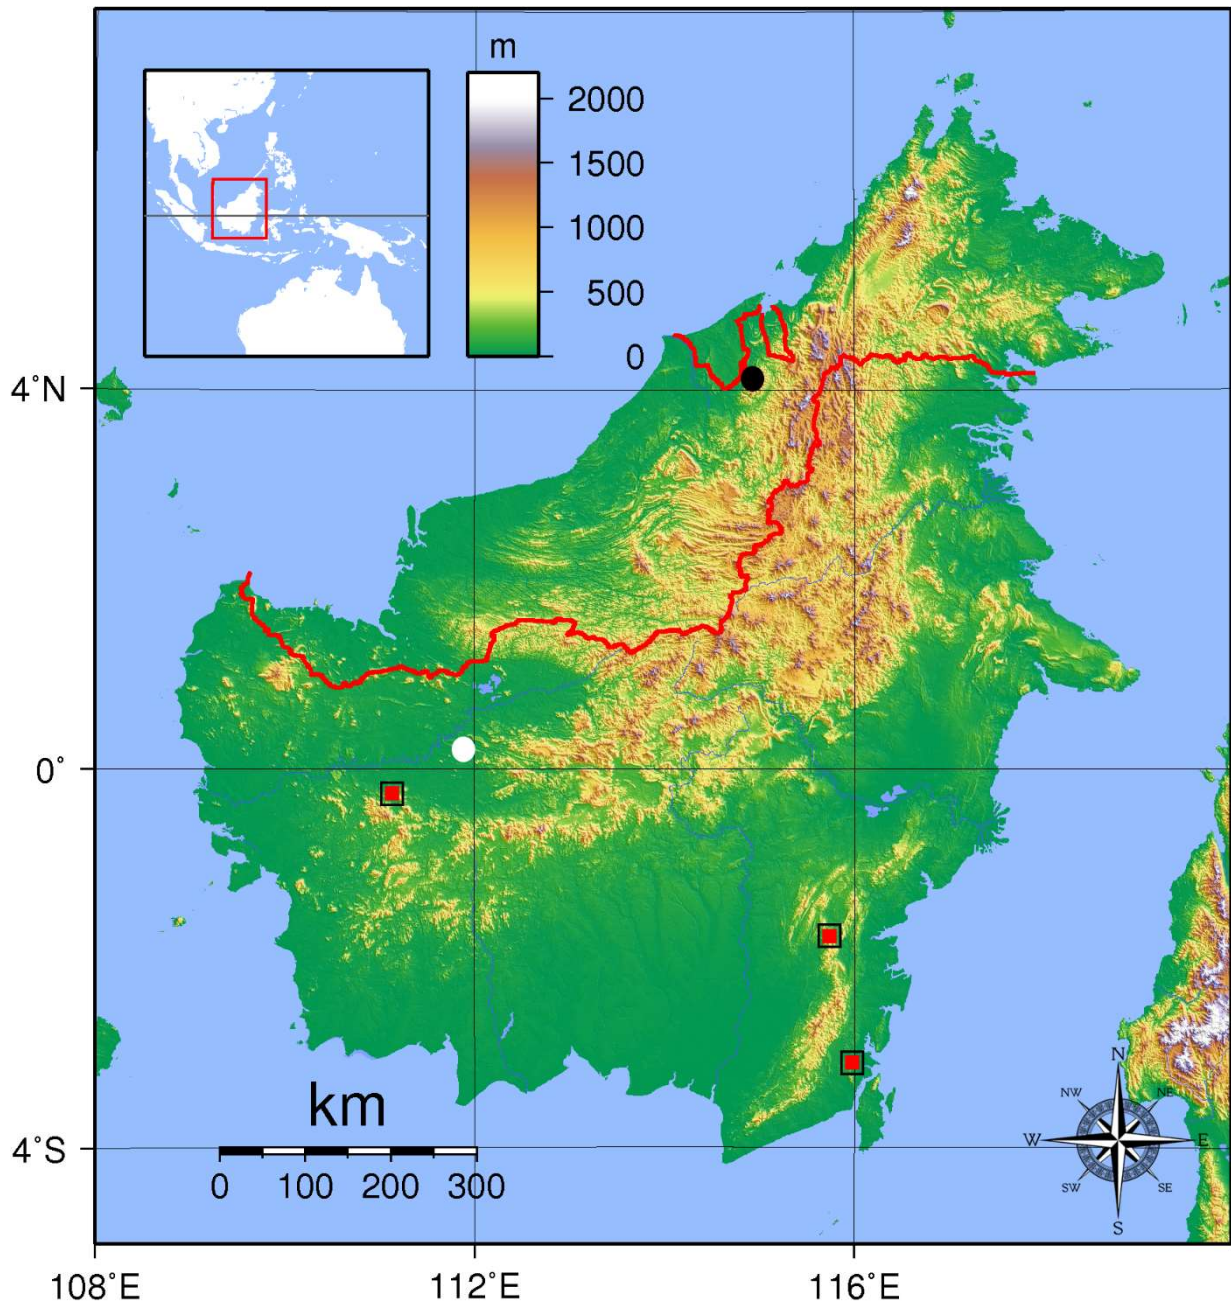

## Supplement

The following supplementary materials are available for this article: Zainudin, Idris, A.R., Yudistira, Y.R. 2026 *Aeschynanthus luteoflorus* (Gesneriaceae), a new species from Kalimantan, Indonesia. *Taiwania* 71(3): 477-482. doi: 10.6165/tai.2026.71.477

**Fig. S1.** Distribution map of *Aeschynanthus luteoflorus* Zainudin, Idris & Yudistira, sp. nov. Red-and-black squares indicate collection sites; white circles represent the type locality of *A. dasycalyx*; and the black circle represents the type locality of *A. flavidus*. Map generated via Wikimedia Commons (<https://commons.wikimedia.org>).